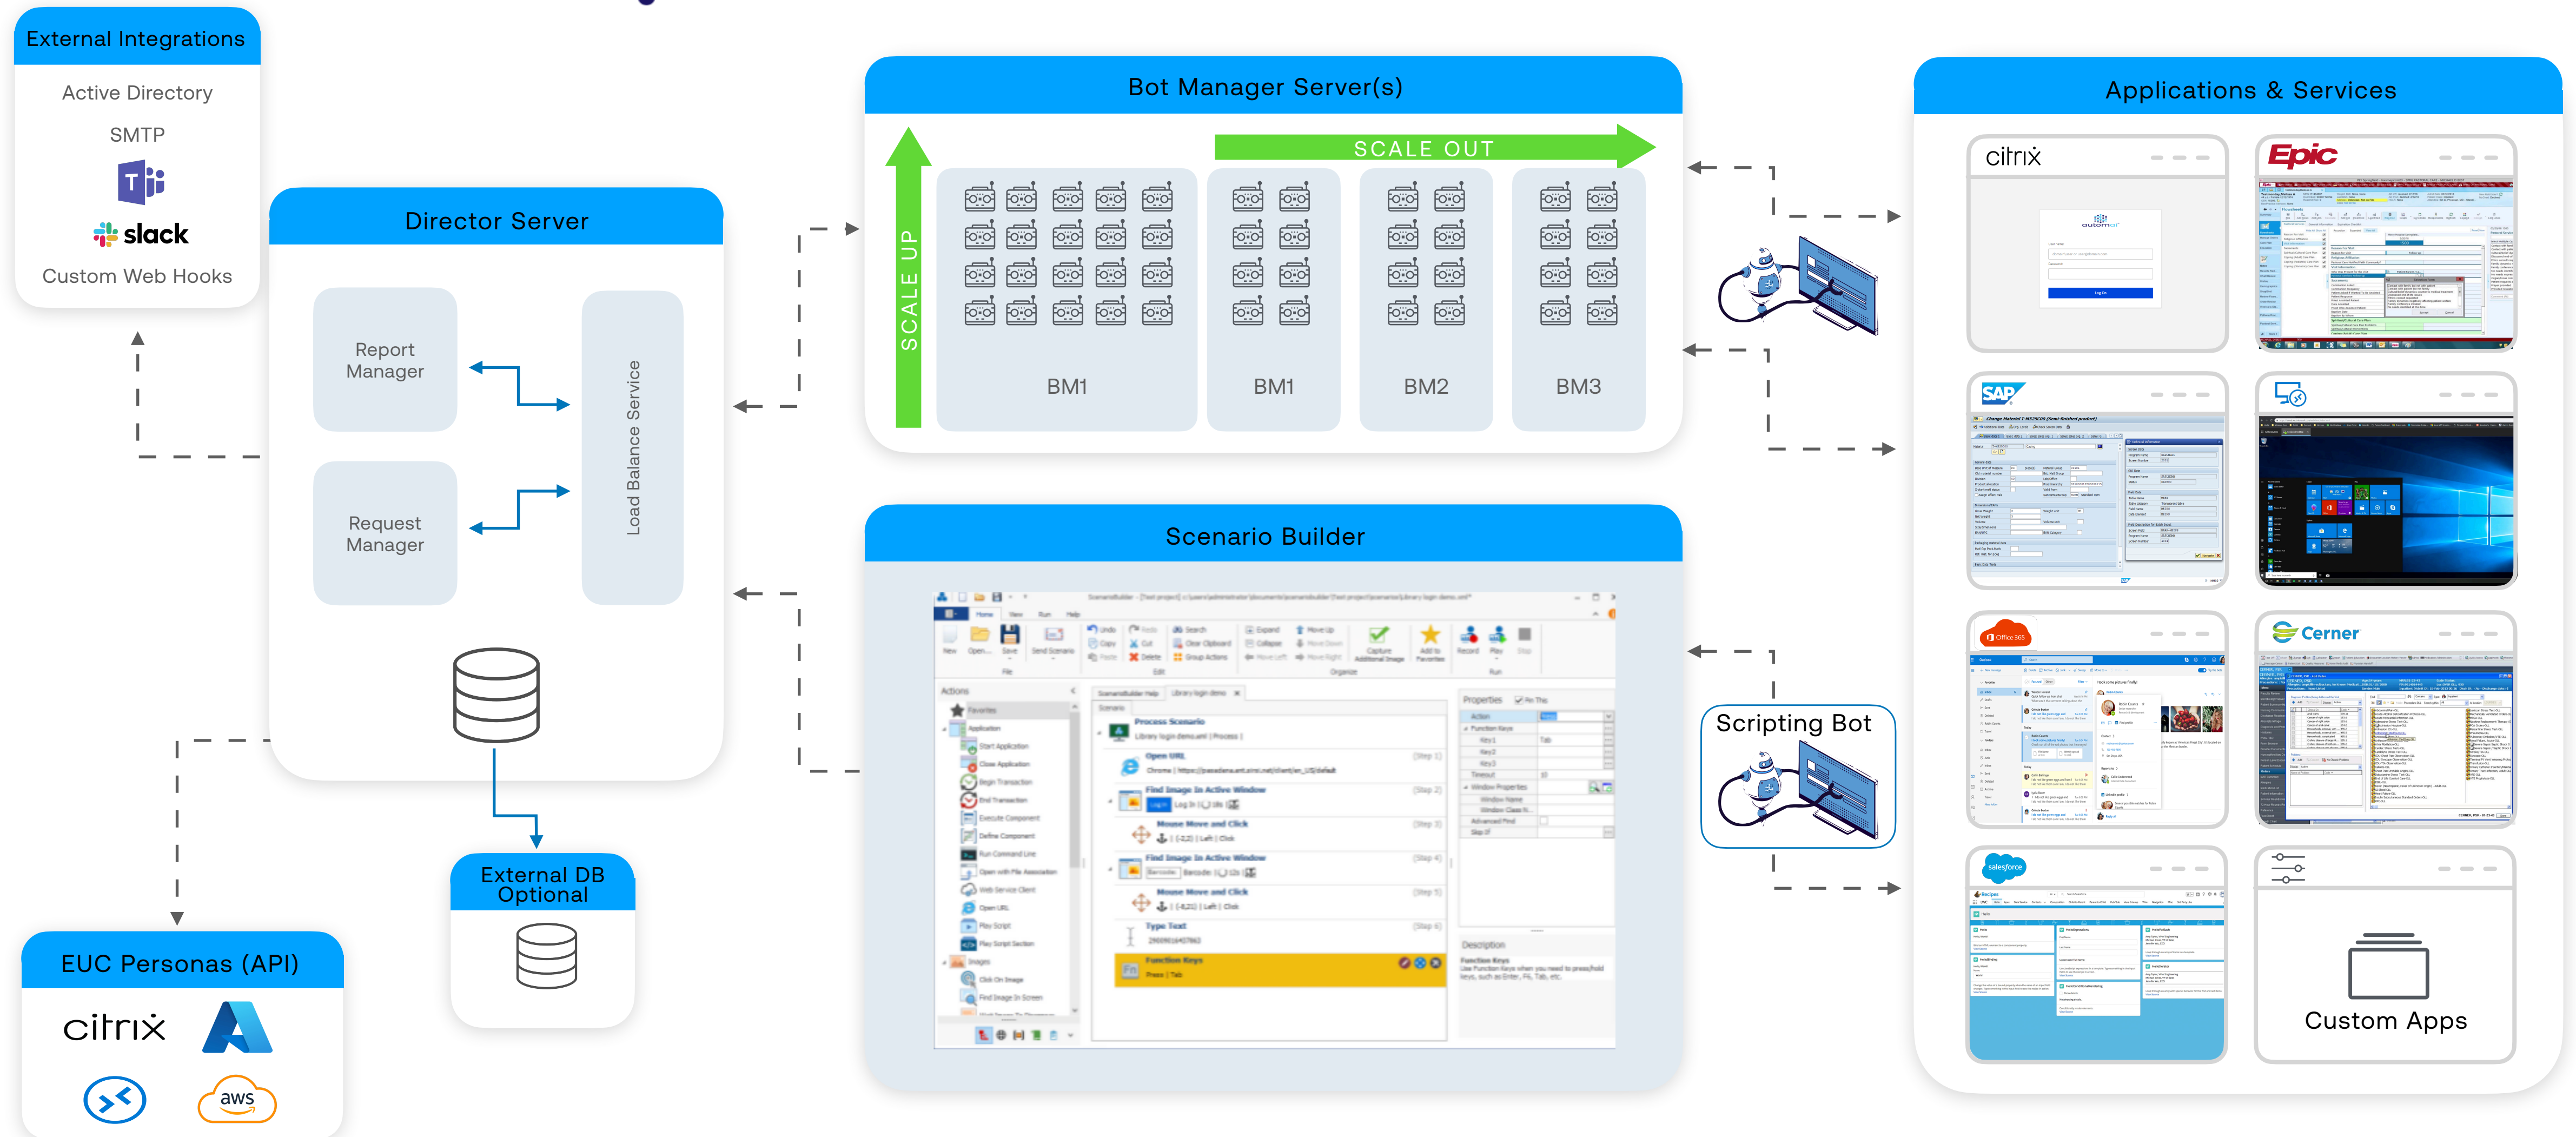

Automai Loader Architecture

Architecture Highlights

- ▶ Protocol Agnostic
- ▶ Agentless / All from Front-End
- ▶ Centralized Bot Management
- ▶ Flexible Roles / Split Across Servers
- ▶ Scalable Bot Management Design
- ▶ Personas API Integration for External Services